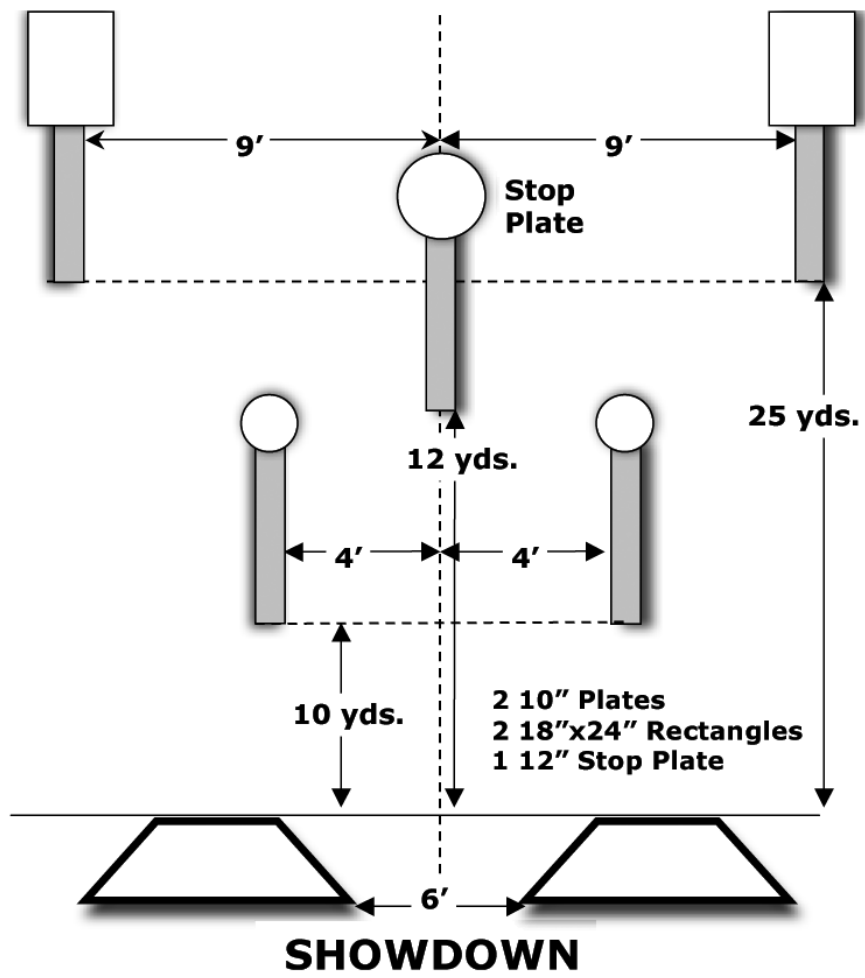

4 12" Plates
1 12" Stop Plate

ROUNDAABOUT

**Stop
Plate**

14 yds.

9'

9 yds.

14'

7 yds.

**4 18" x 24" Rectangles
1 12" Stop Plate**

SMOKE & HOPE