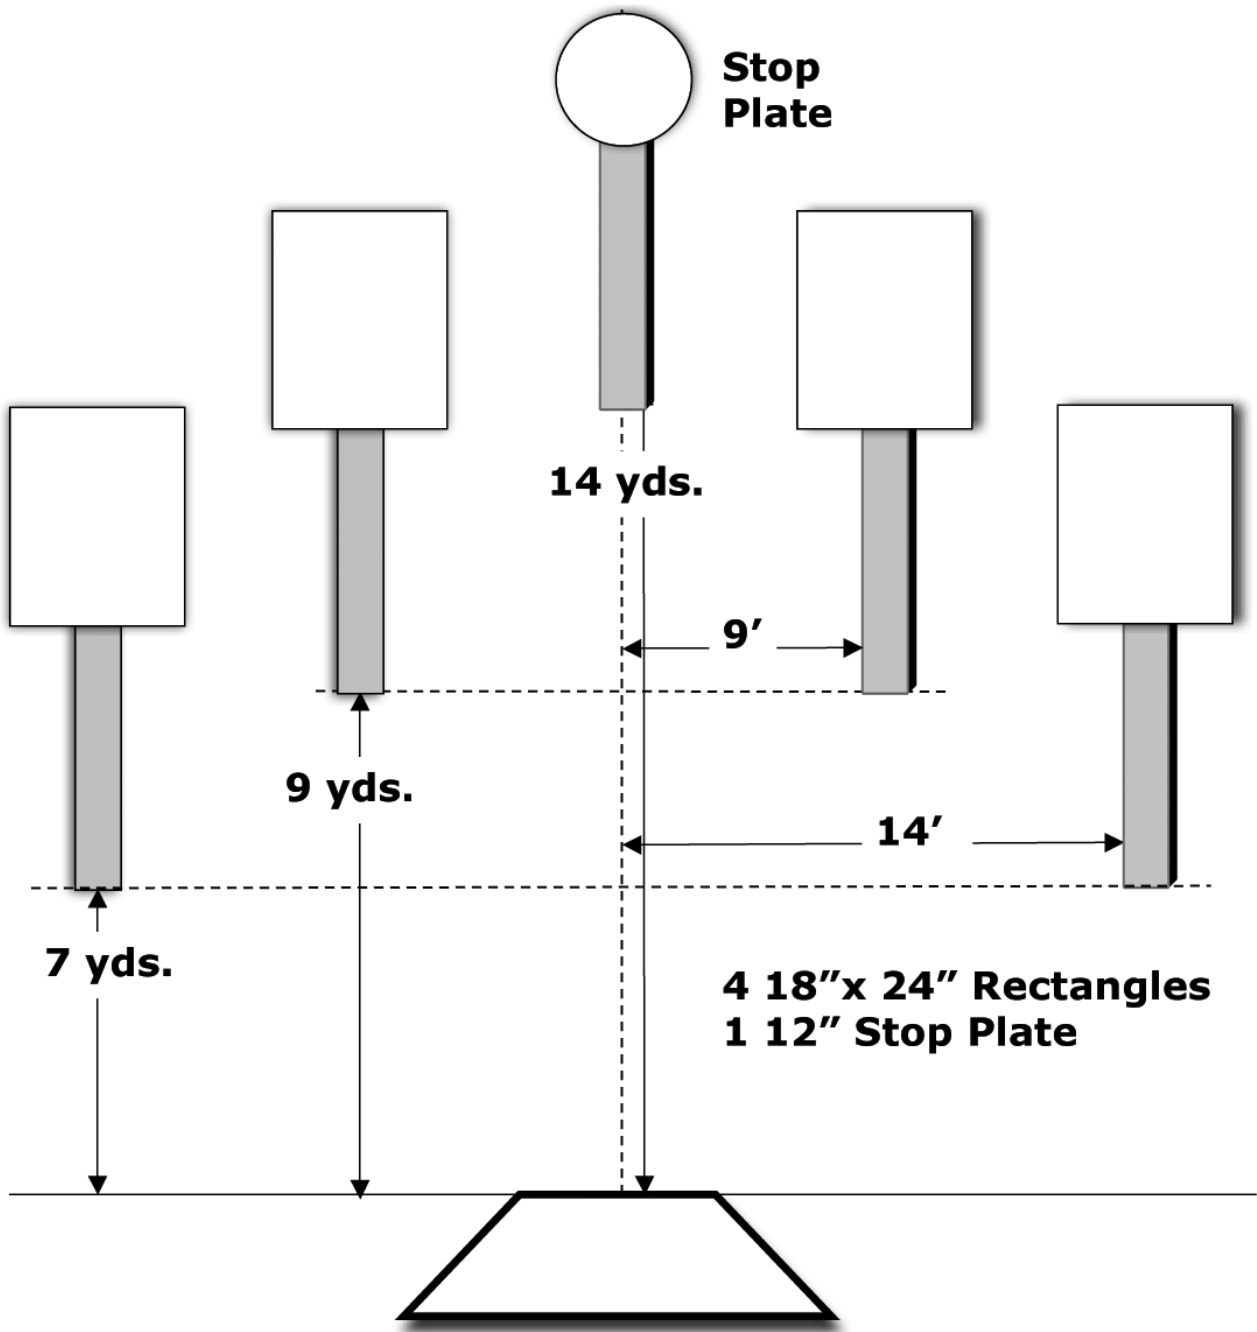

4 12" Plates
1 12" Stop Plate

ROUNDAABOUT

**Stop
Plate**

14 yds.

9'

9 yds.

14'

7 yds.

**4 18" x 24" Rectangles
1 12" Stop Plate**

SMOKE & HOPE